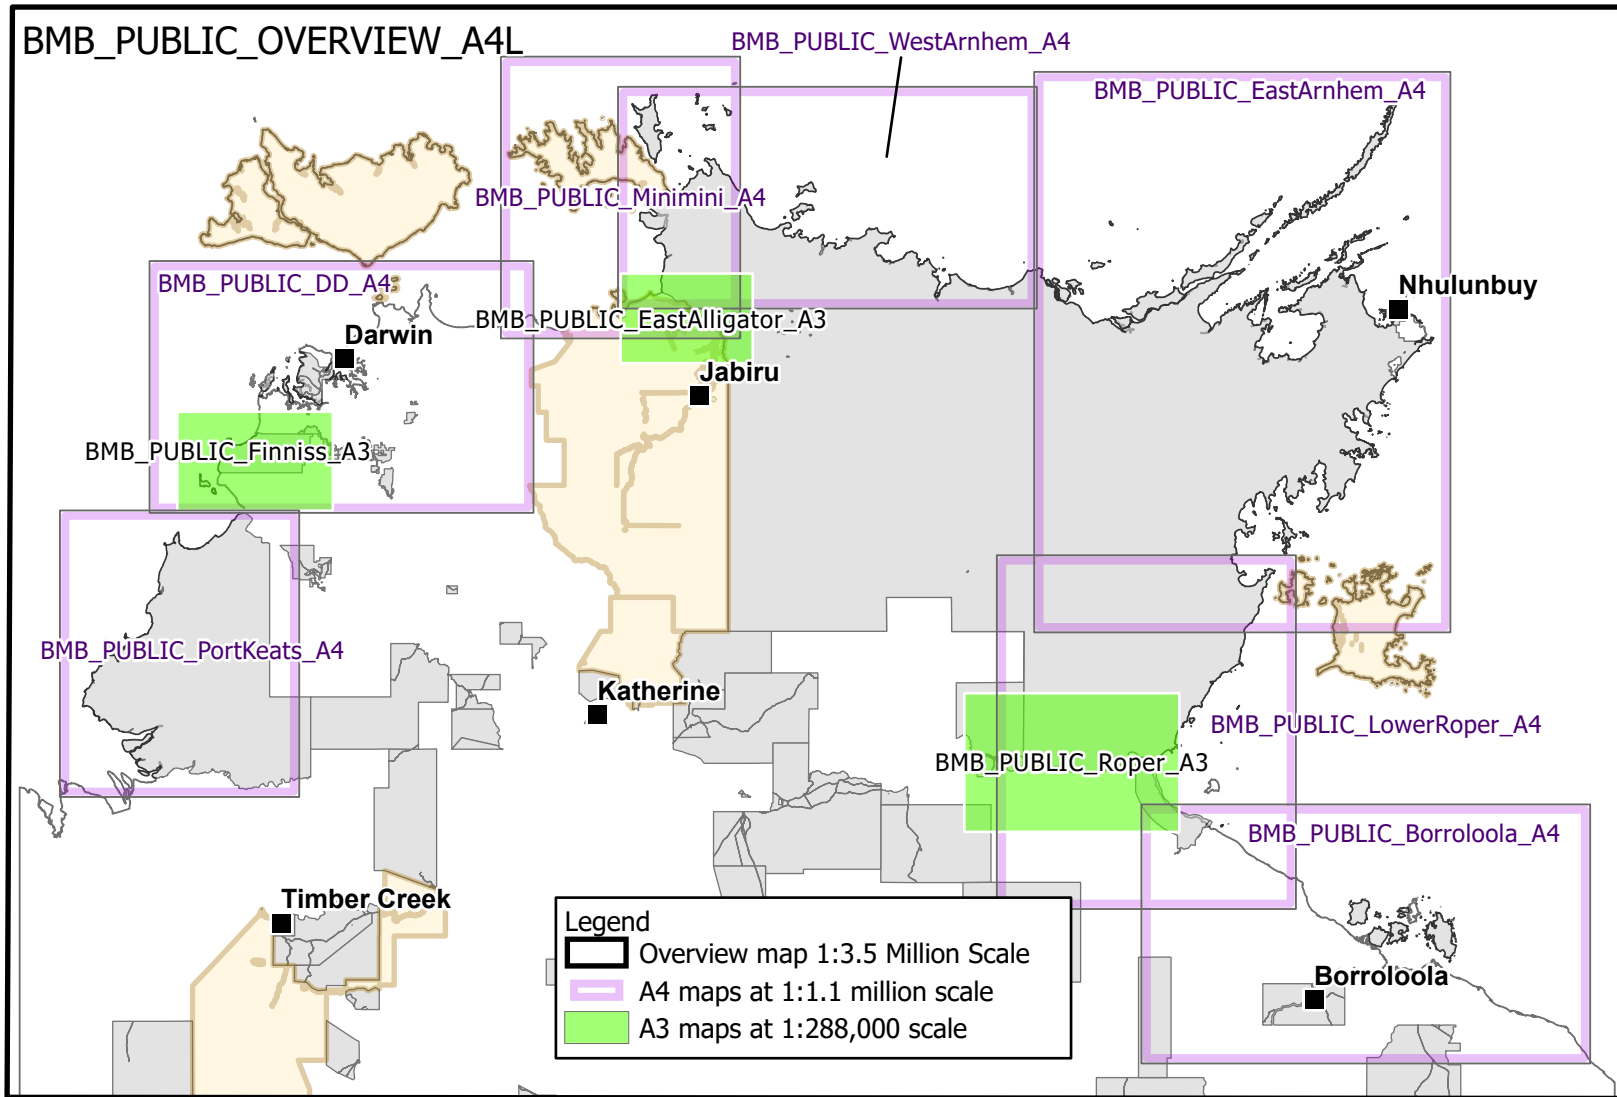

Aboriginal Intertidal Waters Access - Guide to Maps

Legend

- Overview map 1:3.5 Million Scale
- A4 maps at 1:1.1 million scale
- A3 maps at 1:288,000 scale